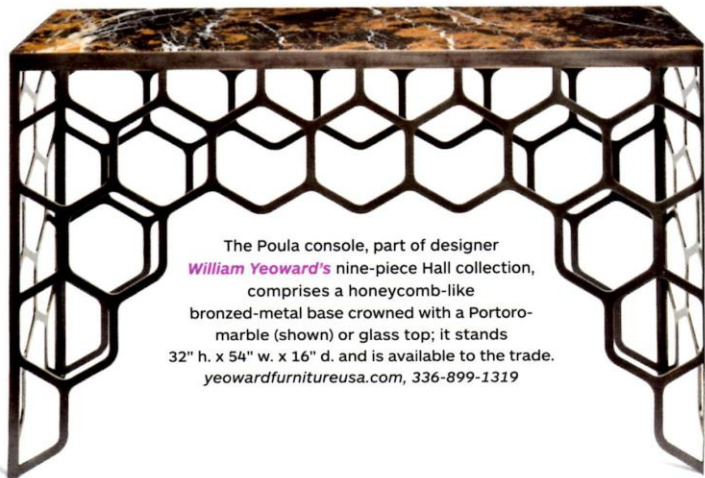

**Ben Stiller's
Inspiring
Work in Haiti**

DISCOVERIES

Michael Devine's Victoria linen is embellished with a delicate rendering of the old world royal fern. The hand-printed textile comes in five standard shades (absinthe on ivory is shown) and can be ordered in custom colors; to the trade through **Studio Four NYC**. studiofournyc.com, 212-475-4414

Dransfield & Ross's Gemstones of the World collection, which takes inspiration from mineral-rich grottoes and other geological wonders, includes this vibrant malachite-patterned linen napkin and wood-and-faux-snakeskin place mat (pictured in green and palm, respectively). The 22"-sq. napkin and 15"-sq. place mat cost \$45 apiece. Also shown is the natural-bamboo napkin ring, which is priced at \$12. dransfieldandross.com, 212-741-7278

Barbara Barry's outdoor collection for **McGuire Furniture** brings a modern, tailored look to any alfresco space. The Key dining chair, crafted of basket-weave resin on a powdered-aluminum frame, is made in a driftwood finish; cushions are available in sailcloth shell (shown) and heather gray or c.o.m. The chair measures 33" h. x 23.5" w. x 25.5" d. and starts at \$1,350. mcguirefurniture.com, 800-662-4847

The Poula console, part of designer **William Yeoward's** nine-piece Hall collection, comprises a honeycomb-like bronzed-metal base crowned with a Portoro-marble (shown) or glass top; it stands 32" h. x 54" w. x 16" d. and is available to the trade. yeowardfurnitureusa.com, 336-899-1319